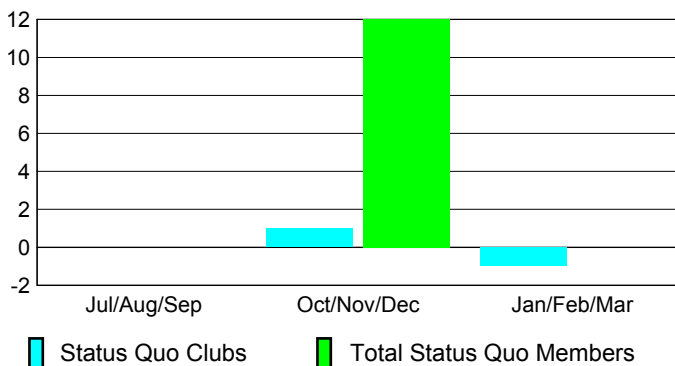

### Clubs 2008-2009

Month	New Club Goal	Actual New Clubs	Actual Dropped Clubs	Gain/Loss of Clubs	Gain/Loss of Clubs
Jul/Aug/Sep	1	1	0	1	0
Oct/Nov/Dec	1	0	0	0	0
Jan/Feb/Mar	1	1	-1	0	-1
<b>Totals</b>	<b>3</b>	<b>2</b>	<b>-1</b>	<b>1</b>	<b>-1</b>

### Club Results 2009-2010

Goal, New, Dropped, Gain/Loss

### Comparison of Club Gain/Loss

Current Year Compared to the Previous Year

### YTD Status Quo Clubs 2009-2010

Status Quo Clubs Compared to Status Quo Members