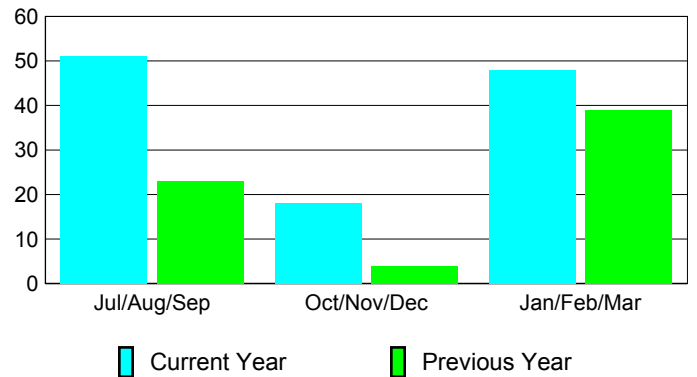

Gender Comparison 2009-2010

Jul/Aug/Sep

Oct/Nov/Dec

Jan/Feb/Mar

Male

Female